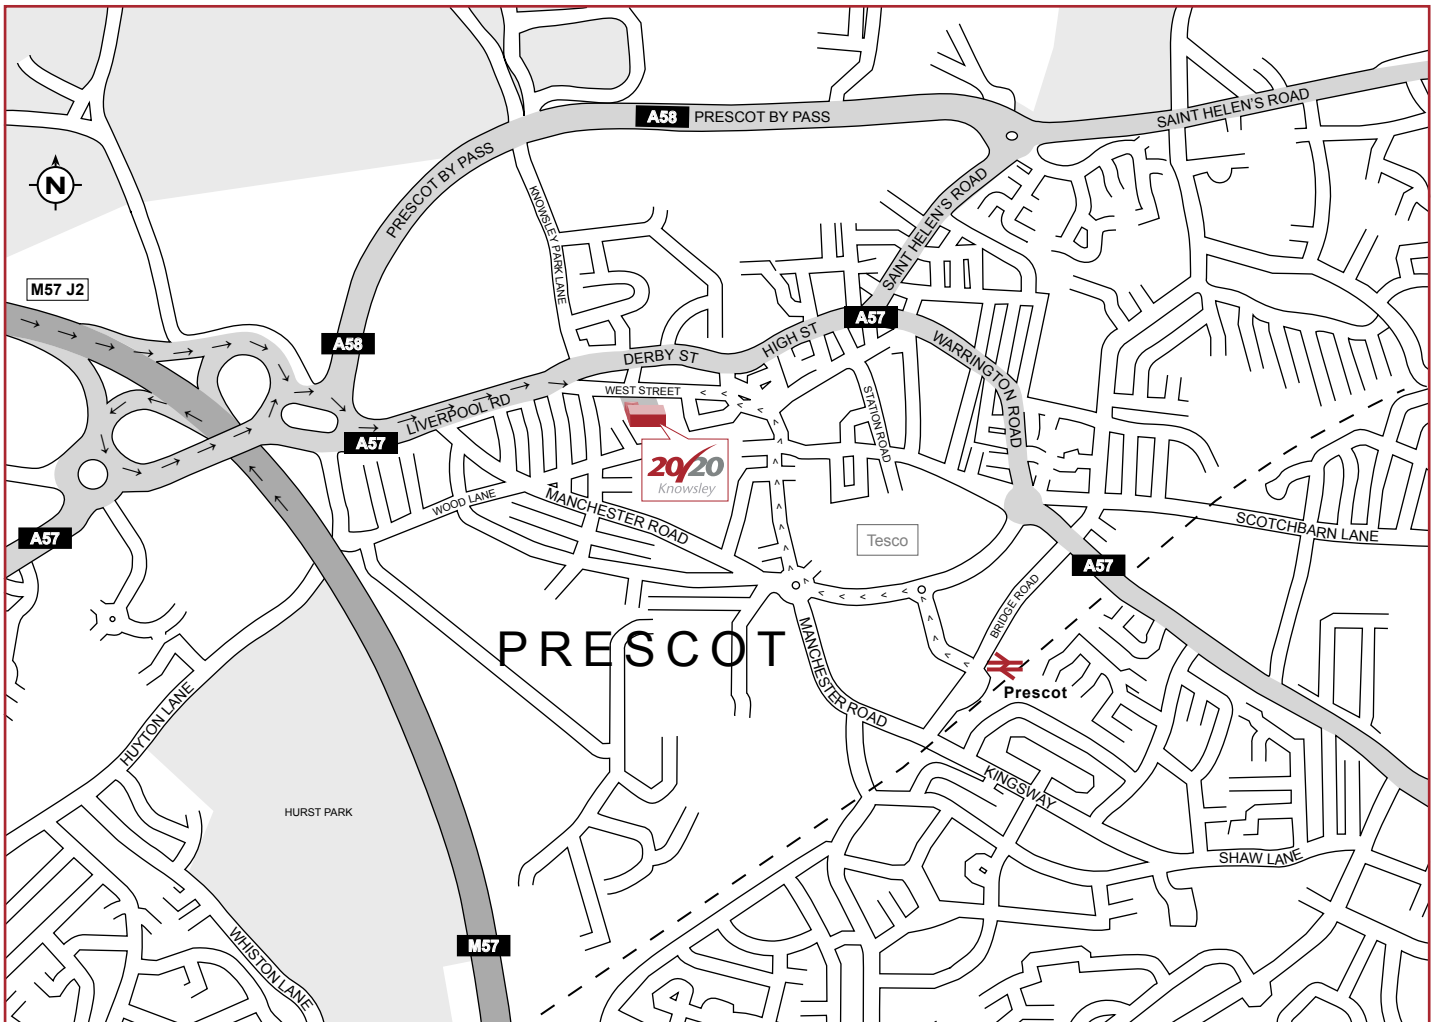

## DIRECTIONS

### BY CAR

From all directions on the M57, exit at junction 2, at the roundabout take the exit onto the A57/Liverpool Road to Prescot. After the traffic lights take the right fork opposite the Clock Face public house up the hill onto West Street. 2020 Knowsley is halfway up on the right.

### BY TRAIN

From Prescot Station turn right on to Bridge Road & turn immediately left into Station Road. At the roundabout go left onto Manchester Road, turn right after Tesco into Sewell Street, continue up the hill & bear left on to Church Street. Turn left into West Street by the Deanes House. 2020 Knowsley is half way down the hill on the left.

### BY BUS

There are frequent bus services to Prescot, from Liverpool Gytratory, Kirkby, Huyton, Warrington and St. Helens. From the top end of the station bear left onto the Deanes House on the left. 2020 Knowsley is half way down the hill on the left.